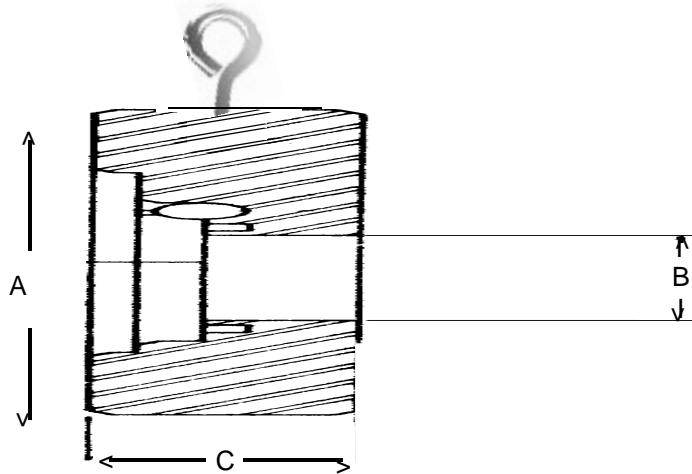

CHAMPION LONG PATTERN WAFER CHECK VALVES

P.O. Box 333 Cypress, TX 77410 * Phone: 281-357-8887 Fax: 281-357-8998
 Web-site: www.champvalve.com * E-mail: champion.valve@yahoo.com

| | Column1 | Column2 | Column3 | Column4 | Column5 | Column6 | Column7 | Column8 | Column9 |
|-----------|---------|---------|---------|---------|---------|----------|---------|---------|---------|
| | | Dim | 2" | 3" | 4" | 6" | 8" | 10" | 12" |
| ANSI 150 | A | 4-1/8" | 5-3/8" | 6-7/8" | 8-3/4" | 11" | 13-3/8" | 16-1/8" | |
| | B | 1-1/8" | 1-3/4" | 2-5/8" | 4-5/8" | 5-15/16" | 7-3/4" | 9-1/2" | |
| | C | 2-3/8" | 2-7/8" | 2-7/8" | 3-7/8" | 5" | 5-3/4" | 7-1/8" | |
| ANSI 300 | A | 4-3/8" | 5-7/8" | 7-1/8" | 9-7/8" | 12-1/8" | 14-1/4" | 16-5/8" | |
| | B | 1-1/8" | 1-3/4" | 2-5/8" | 4-5/8" | 5-15/16" | 7-3/4" | 9-1/2" | |
| | C | 2-3/8" | 2-7/8" | 2-7/8" | 3-7/8" | 5" | 5-3/4" | 7-1/8" | |
| ANSI 600 | A | 4-3/8" | 5-7/8" | 7-5/8" | 10-1/2" | 12-5/8" | 15-3/4" | 18" | |
| | B | 1" | 1-3/4" | 2-5/8" | 4" | 5" | 6-7/8" | 8-1/2" | |
| | C | 2-3/8" | 2-7/8" | 3-1/8" | 5-3/8" | 6-1/2" | 8-3/8" | 9" | |
| ANSI 900 | A | 5-5/8" | 6-5/8" | 8-1/8" | 11-1/8" | 14-1/8" | 17-1/8" | 19-5/8" | |
| | B | 1" | 1-3/4" | 2-3/8" | 4" | 5" | 6-7/8" | 8-1/2" | |
| | C | 2-3/4" | 3-1/4" | 4" | 6-1/4" | 8-1/8" | 9-1/2" | 11-1/2" | |
| ANSI 1500 | A | 5-5/8" | 6-7/8" | 8-1/4" | 11-1/8" | 13-7/8" | 17-1/8" | 20-1/2" | |
| | B | 1" | 1-3/4" | 2-1/4" | 3-3/4" | 4-3/4" | 6-3/4" | 8-1/2" | |
| | C | 2-3/4" | 3-1/4" | 4" | 6-1/4" | 8-1/8" | 9-3/4" | 12" | |

* Consult factory for sizes 14" and up