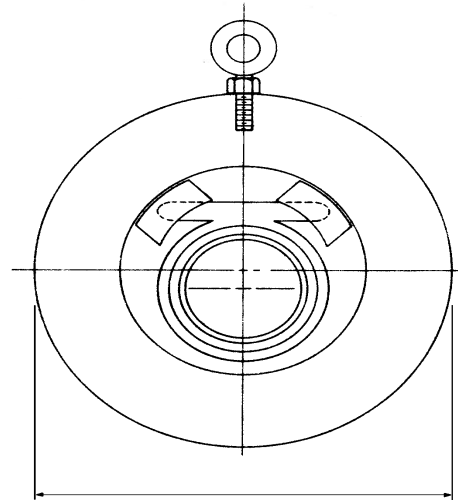

CHAMPION LONG PATTERN WAFER CHECK VALVES

P.O. Box 333 Cypress, TX 77410 * Phone: 281-357-8887 Fax: 281-357-8998
 Web-site: www.champvalve.com * E-mail: champion.valve@yahoo.com

| | Column1 | Column2 | Column3 | Column4 | Column5 | Column6 | Column7 | Column8 | Column9 |
|-----------|---------|---------|---------|---------|---------|----------|---------|---------|---------|
| | | Dim | 2" | 3" | 4" | 6" | 8" | 10" | 12" |
| ANSI 150 | A | 4-1/8" | 5-3/8" | 6-7/8" | 8-3/4" | 11" | 13-3/8" | 16-1/8" | |
| | B | 1-1/8" | 1-3/4" | 2-5/8" | 4-5/8" | 5-15/16" | 7-3/4" | 9-1/2" | |
| | C | 2-3/8" | 2-7/8" | 2-7/8" | 3-7/8" | 5" | 5-3/4" | 7-1/8" | |
| ANSI 300 | A | 4-3/8" | 5-7/8" | 7-1/8" | 9-7/8" | 12-1/8" | 14-1/4" | 16-5/8" | |
| | B | 1-1/8" | 1-3/4" | 2-5/8" | 4-5/8" | 5-15/16" | 7-3/4" | 9-1/2" | |
| | C | 2-3/8" | 2-7/8" | 2-7/8" | 3-7/8" | 5" | 5-3/4" | 7-1/8" | |
| ANSI 600 | A | 4-3/8" | 5-7/8" | 7-5/8" | 10-1/2" | 12-5/8" | 15-3/4" | 18" | |
| | B | 1" | 1-3/4" | 2-5/8" | 4" | 5" | 6-7/8" | 8-1/2" | |
| | C | 2-3/8" | 2-7/8" | 3-1/8" | 5-3/8" | 6-1/2" | 8-3/8" | 9" | |
| ANSI 900 | A | 5-5/8" | 6-5/8" | 8-1/8" | 11-1/8" | 14-1/8" | 17-1/8" | 19-5/8" | |
| | B | 1" | 1-3/4" | 2-3/8" | 4" | 5" | 6-7/8" | 8-1/2" | |
| | C | 2-3/4" | 3-1/4" | 4" | 6-1/4" | 8-1/8" | 9-1/2" | 11-1/2" | |
| ANSI 1500 | A | 5-5/8" | 6-7/8" | 8-1/4" | 11-1/8" | 13-7/8" | 17-1/8" | 20-1/2" | |
| | B | 1" | 1-3/4" | 2-1/4" | 3-3/4" | 4-3/4" | 6-3/4" | 8-1/2" | |
| | C | 2-3/4" | 3-1/4" | 4" | 6-1/4" | 8-1/8" | 9-3/4" | 12" | |

* Consult factory for sizes 14" and up