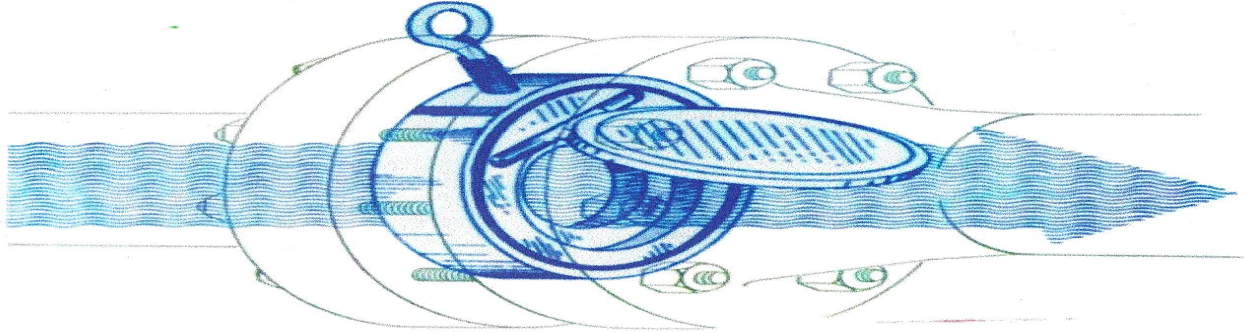

CHAMPION LONG PATTERN WAFER CHECK VALVES

P.O. Box 333 Cypress, TX 77410 * Phone: 281-357-8887 Fax: 281-357-8998
 Web-site: www.champvalve.com * E-mail: champion.valve@yahoo.com

| | Column1 | Column2 | Column3 | Column4 | Column5 | Column6 | Column7 | Column8 | Column9 |
|-----------|---------|---------|---------|---------|---------|----------|---------|---------|---------|
| | | Dim | 2" | 3" | 4" | 6" | 8" | 10" | 12" |
| ANSI 150 | A | 4-1/8" | 5-3/8" | 6-7/8" | 8-3/4" | 11" | 13-3/8" | 16-1/8" | |
| | B | 1-1/8" | 1-3/4" | 2-5/8" | 4-5/8" | 5-15/16" | 7-3/4" | 9-1/2" | |
| | C | 2-3/8" | 2-7/8" | 2-7/8" | 3-7/8" | 5" | 5-3/4" | 7-1/8" | |
| ANSI 300 | A | 4-3/8" | 5-7/8" | 7-1/8" | 9-7/8" | 12-1/8" | 14-1/4" | 16-5/8" | |
| | B | 1-1/8" | 1-3/4" | 2-5/8" | 4-5/8" | 5-15/16" | 7-3/4" | 9-1/2" | |
| | C | 2-3/8" | 2-7/8" | 2-7/8" | 3-7/8" | 5" | 5-3/4" | 7-1/8" | |
| ANSI 600 | A | 4-3/8" | 5-7/8" | 7-5/8" | 10-1/2" | 12-5/8" | 15-3/4" | 18" | |
| | B | 1" | 1-3/4" | 2-5/8" | 4" | 5" | 6-7/8" | 8-1/2" | |
| | C | 2-3/8" | 2-7/8" | 3-1/8" | 5-3/8" | 6-1/2" | 8-3/8" | 9" | |
| ANSI 900 | A | 5-5/8" | 6-5/8" | 8-1/8" | 11-1/8" | 14-1/8" | 17-1/8" | 19-5/8" | |
| | B | 1" | 1-3/4" | 2-3/8" | 4" | 5" | 6-7/8" | 8-1/2" | |
| | C | 2-3/4" | 3-1/4" | 4" | 6-1/4" | 8-1/8" | 9-1/2" | 11-1/2" | |
| ANSI 1500 | A | 5-5/8" | 6-7/8" | 8-1/4" | 11-1/8" | 13-7/8" | 17-1/8" | 20-1/2" | |
| | B | 1" | 1-3/4" | 2-1/4" | 3-3/4" | 4-3/4" | 6-3/4" | 8-1/2" | |
| | C | 2-3/4" | 3-1/4" | 4" | 6-1/4" | 8-1/8" | 9-3/4" | 12" | |

* Consult factory for sizes 14" and up